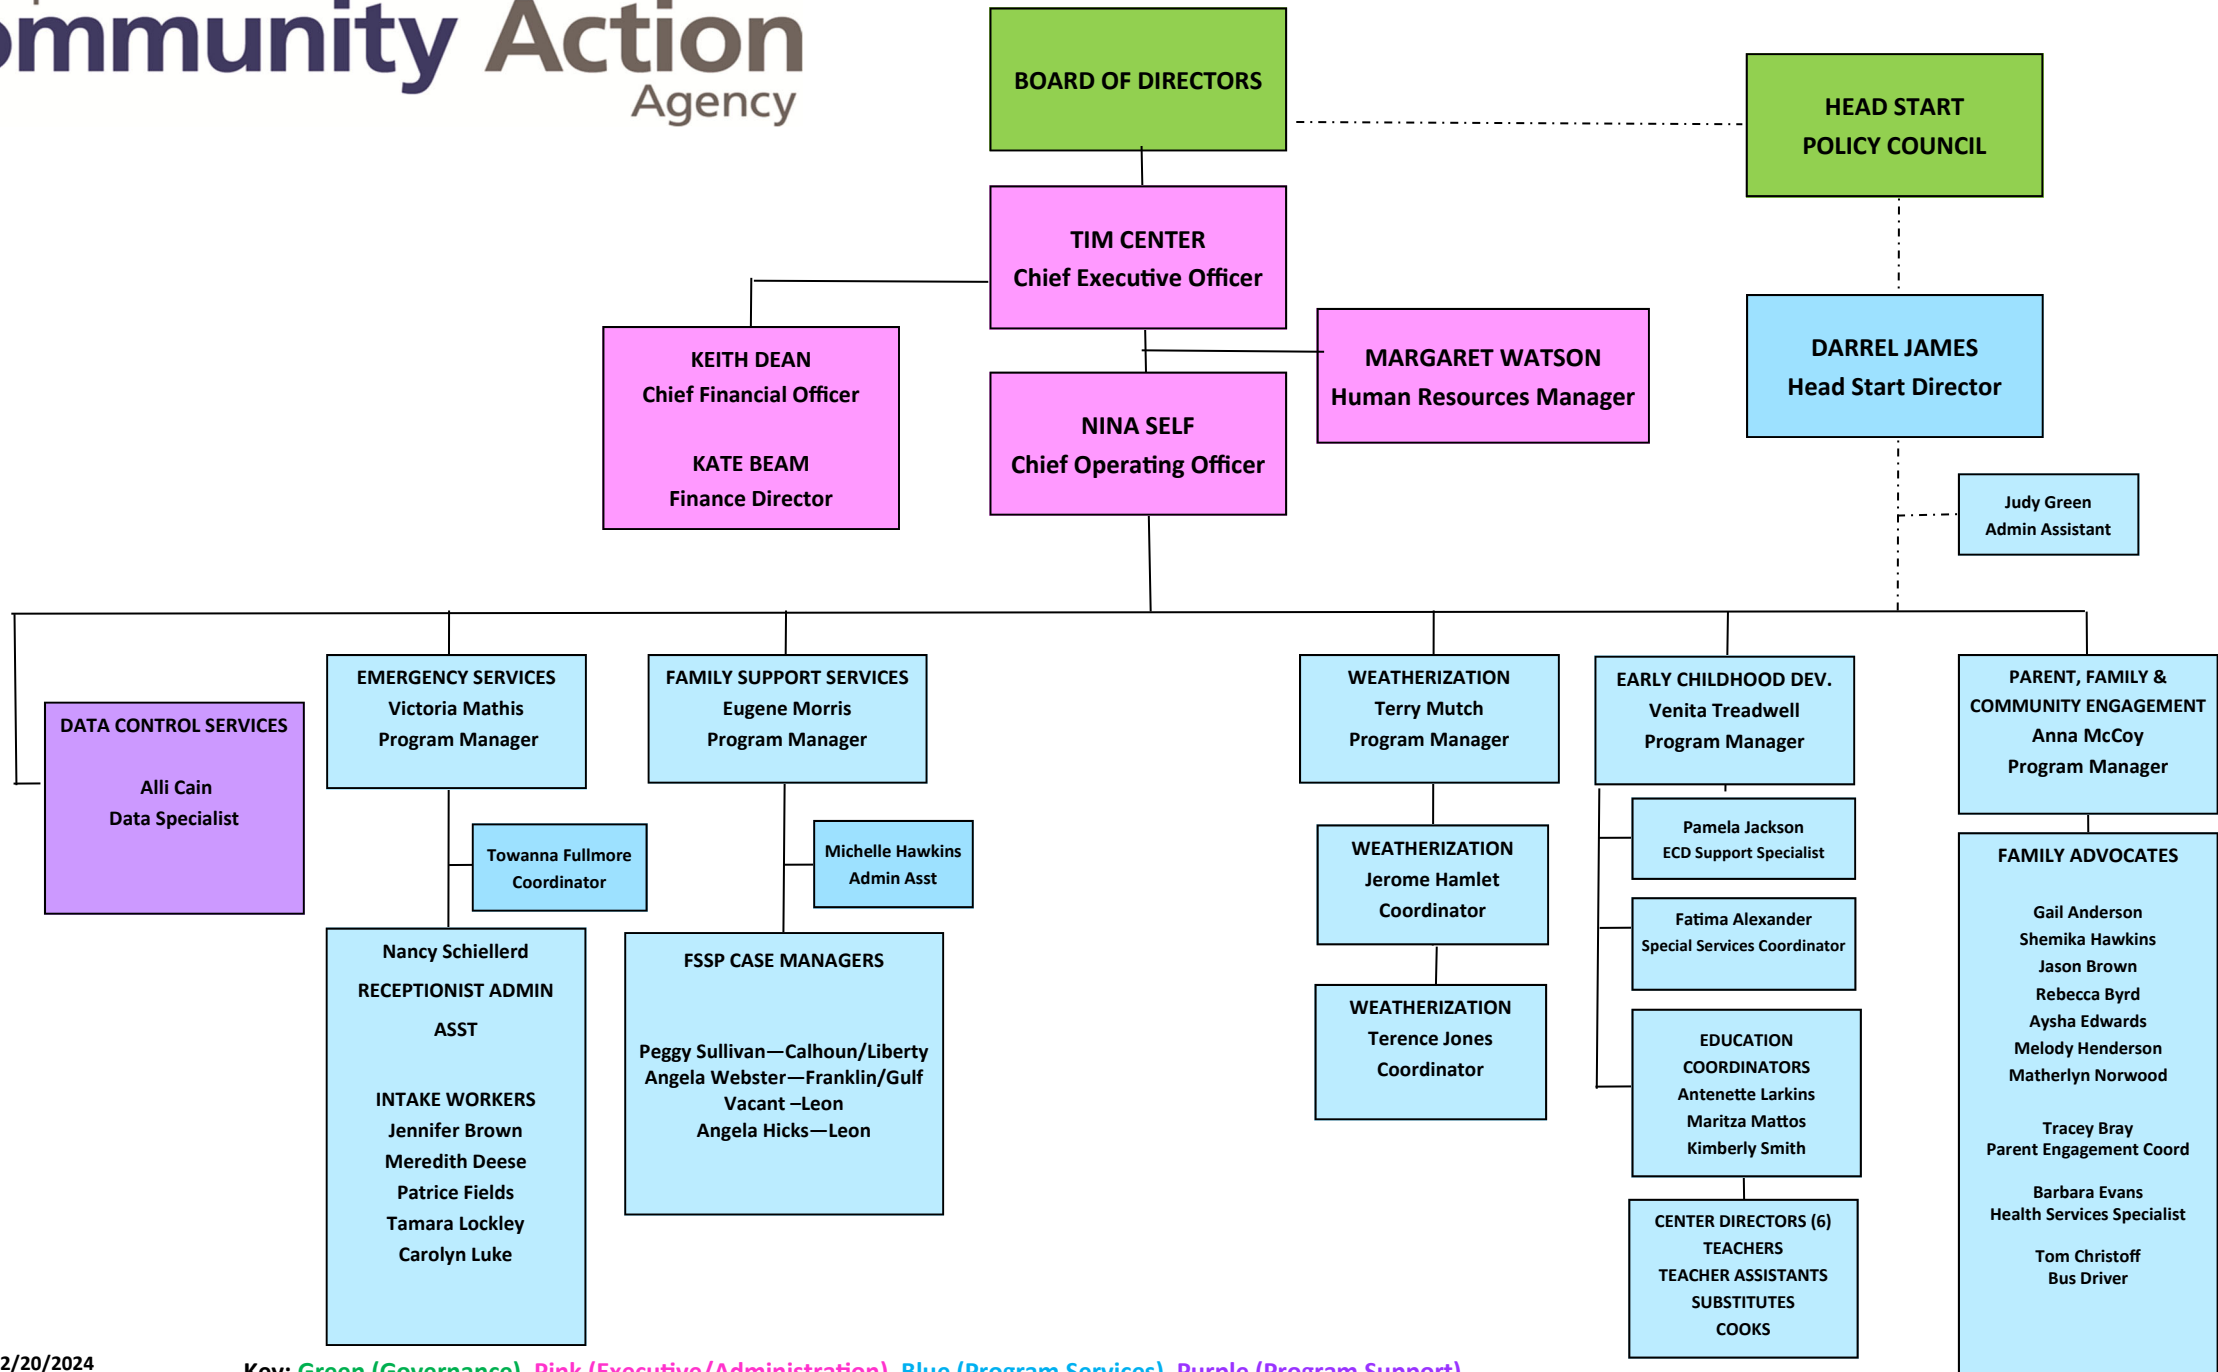

Capital Area Community Action Agency

Updated: 02/20/2024

Key: Green (Governance), Pink (Executive/Administration), Blue (Program Services), Purple (Program Support)