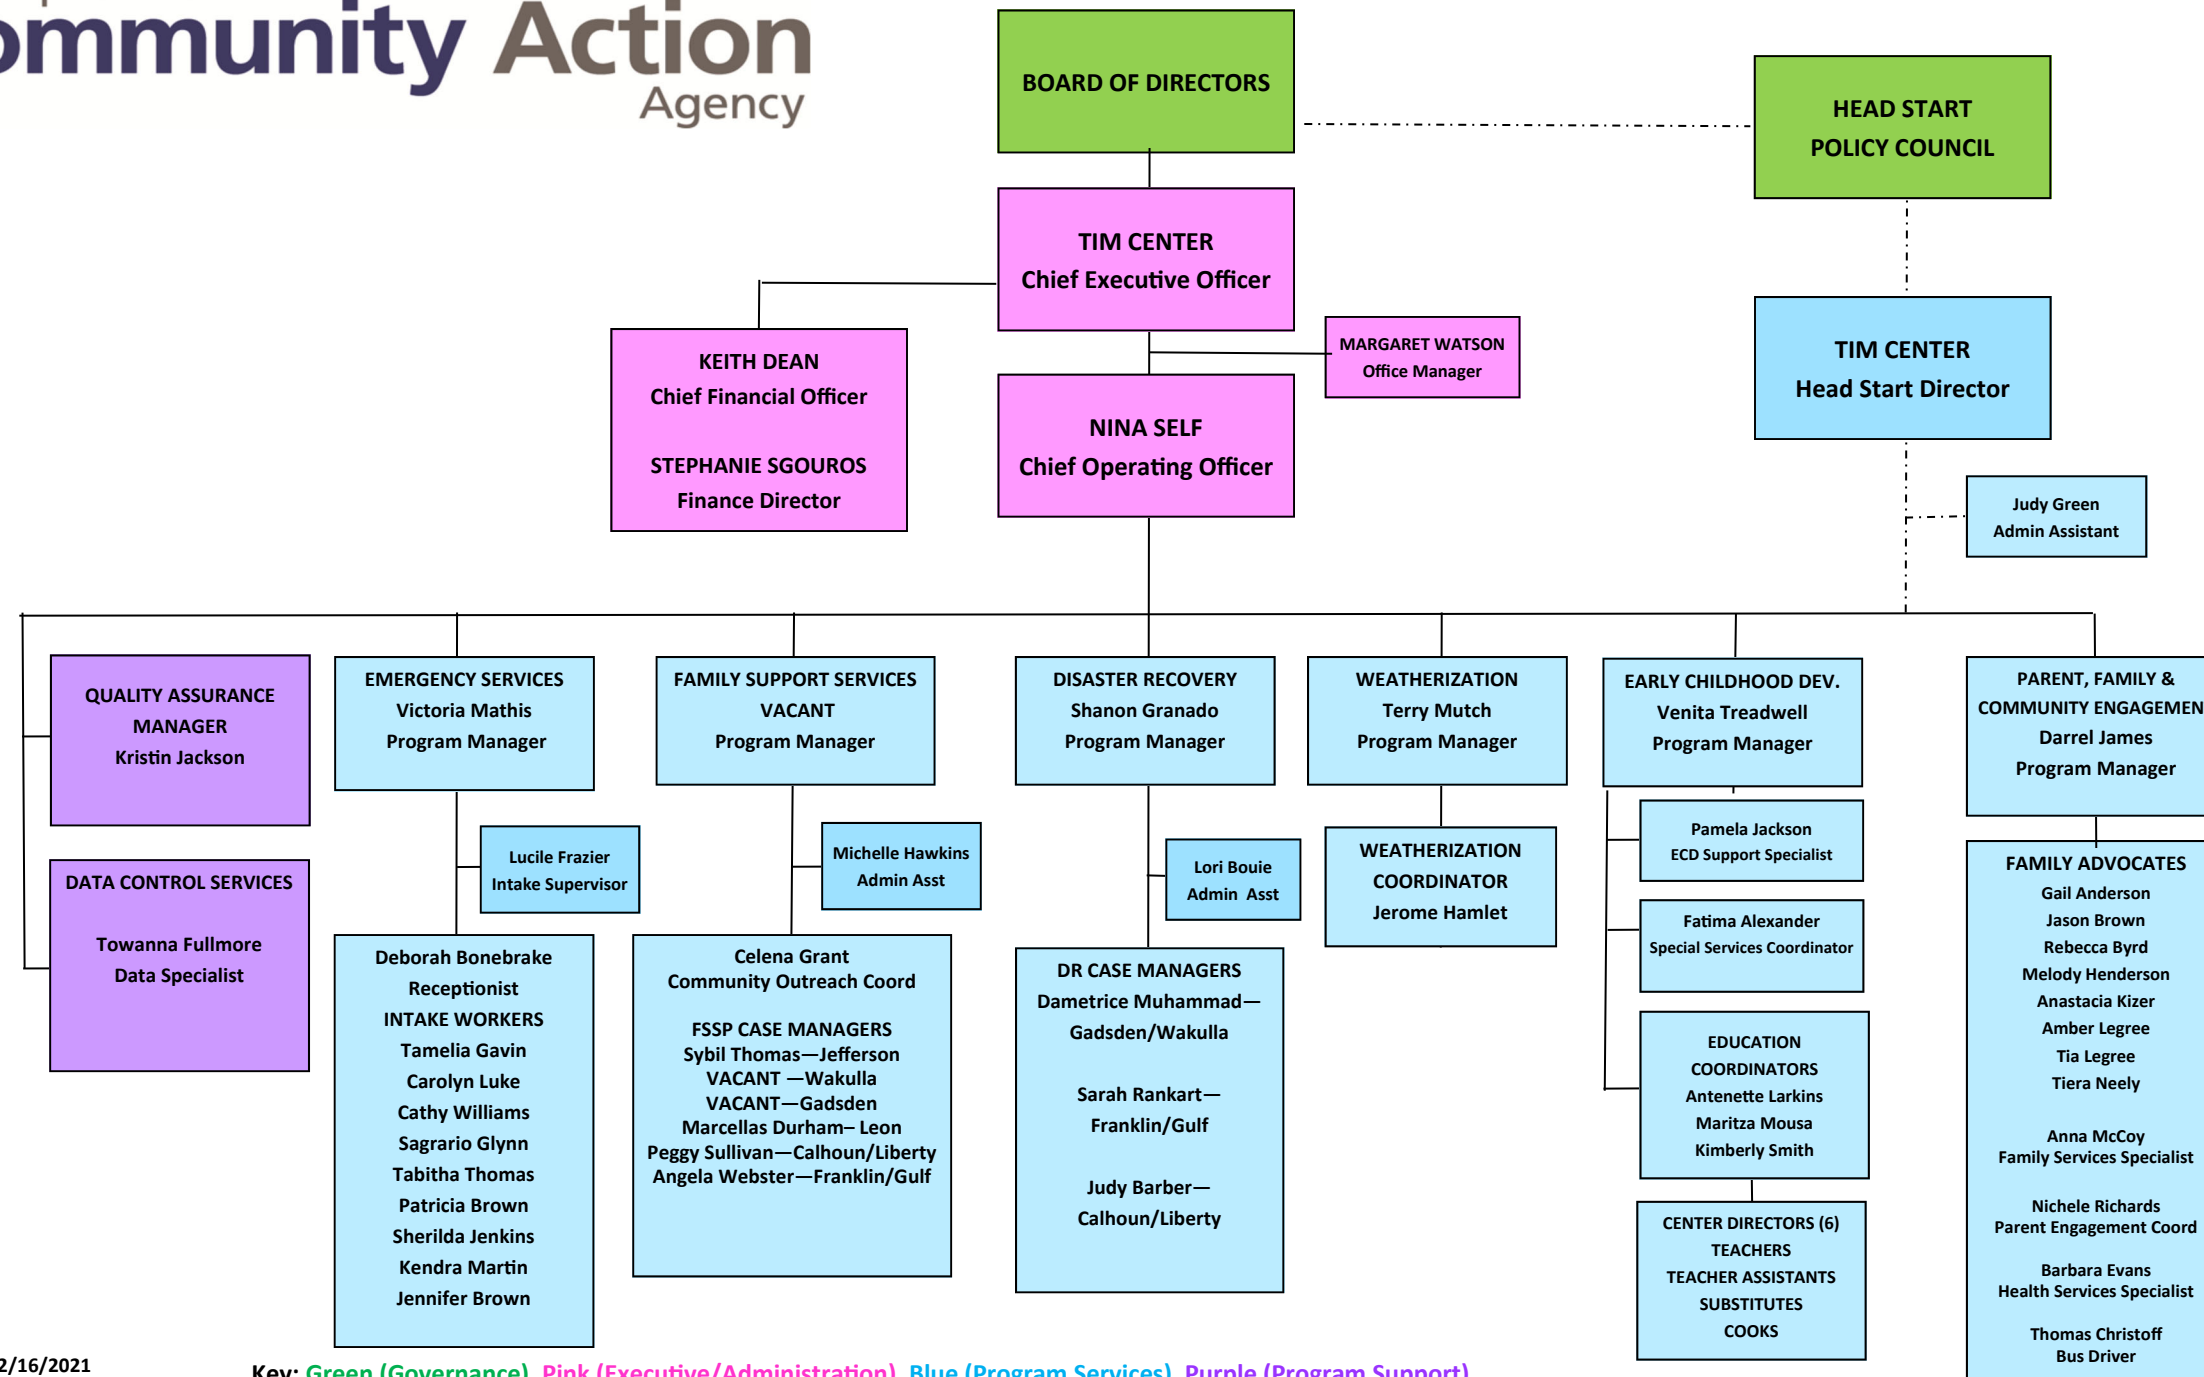

# Capital Area Community Action Agency

Updated: 2/16/2021

Key: Green (Governance), Pink (Executive/Administration), Blue (Program Services), Purple (Program Support)